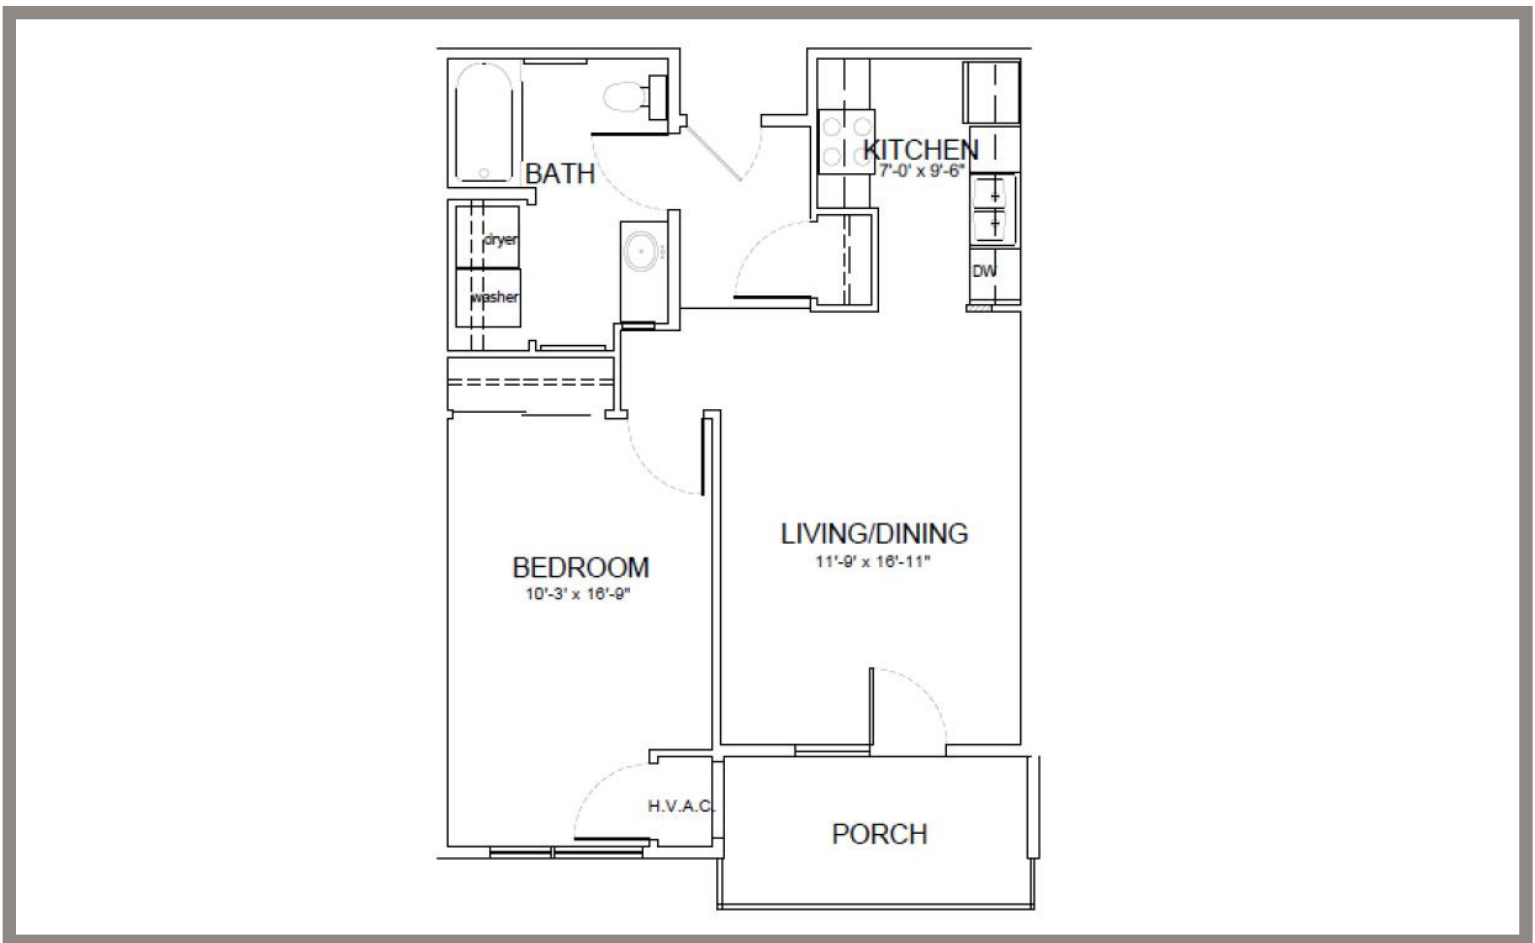

1ST FLOOR

2ND FLOOR

3RD FLOOR

4TH FLOOR

STYLE H | 1 BEDROOM / 1 BATHROOM | 678 SQFT

Floor plan size and dimensions may vary* 

APARTMENT NUMBER: _____ RENT: _____ DATE AVAILABLE: _____

 2232 W Broadway, Madison, WI 53713